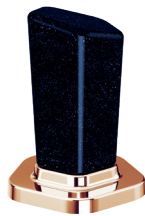

Surfaces and finishes – BLUE AVENTURINE

(.000-56) chrome

(.095-56) mink

(.035-56) polished nickel

(.040-56) sunshine

(.011-56) bronze

(.096-56) mink matt

(.036-56) satin nickel

(.041-56) sunshine matt

(.065-56) platinum

(.022-56) rose gold

(.020-56) gold

(.092-56) black matt

(.066-56) platinum matt

(.023-56) rose gold matt

(.021-56) gold matt