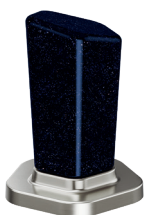

Surfaces and finishes – BLUE AVENTURINE

(.000-56) chrome

(.095-56) mink

(.035-56) polished nickel

(.040-56) sunshine

(.011-56) bronze

(.096-56) mink matt

(.036-56) satin nickel

(.041-56) sunshine matt

(.065-56) platinum

(.022-56) rose gold

(.020-56) gold

(.092-56) black matt

(.066-56) platinum matt

(.023-56) rose gold matt

(.021-56) gold matt