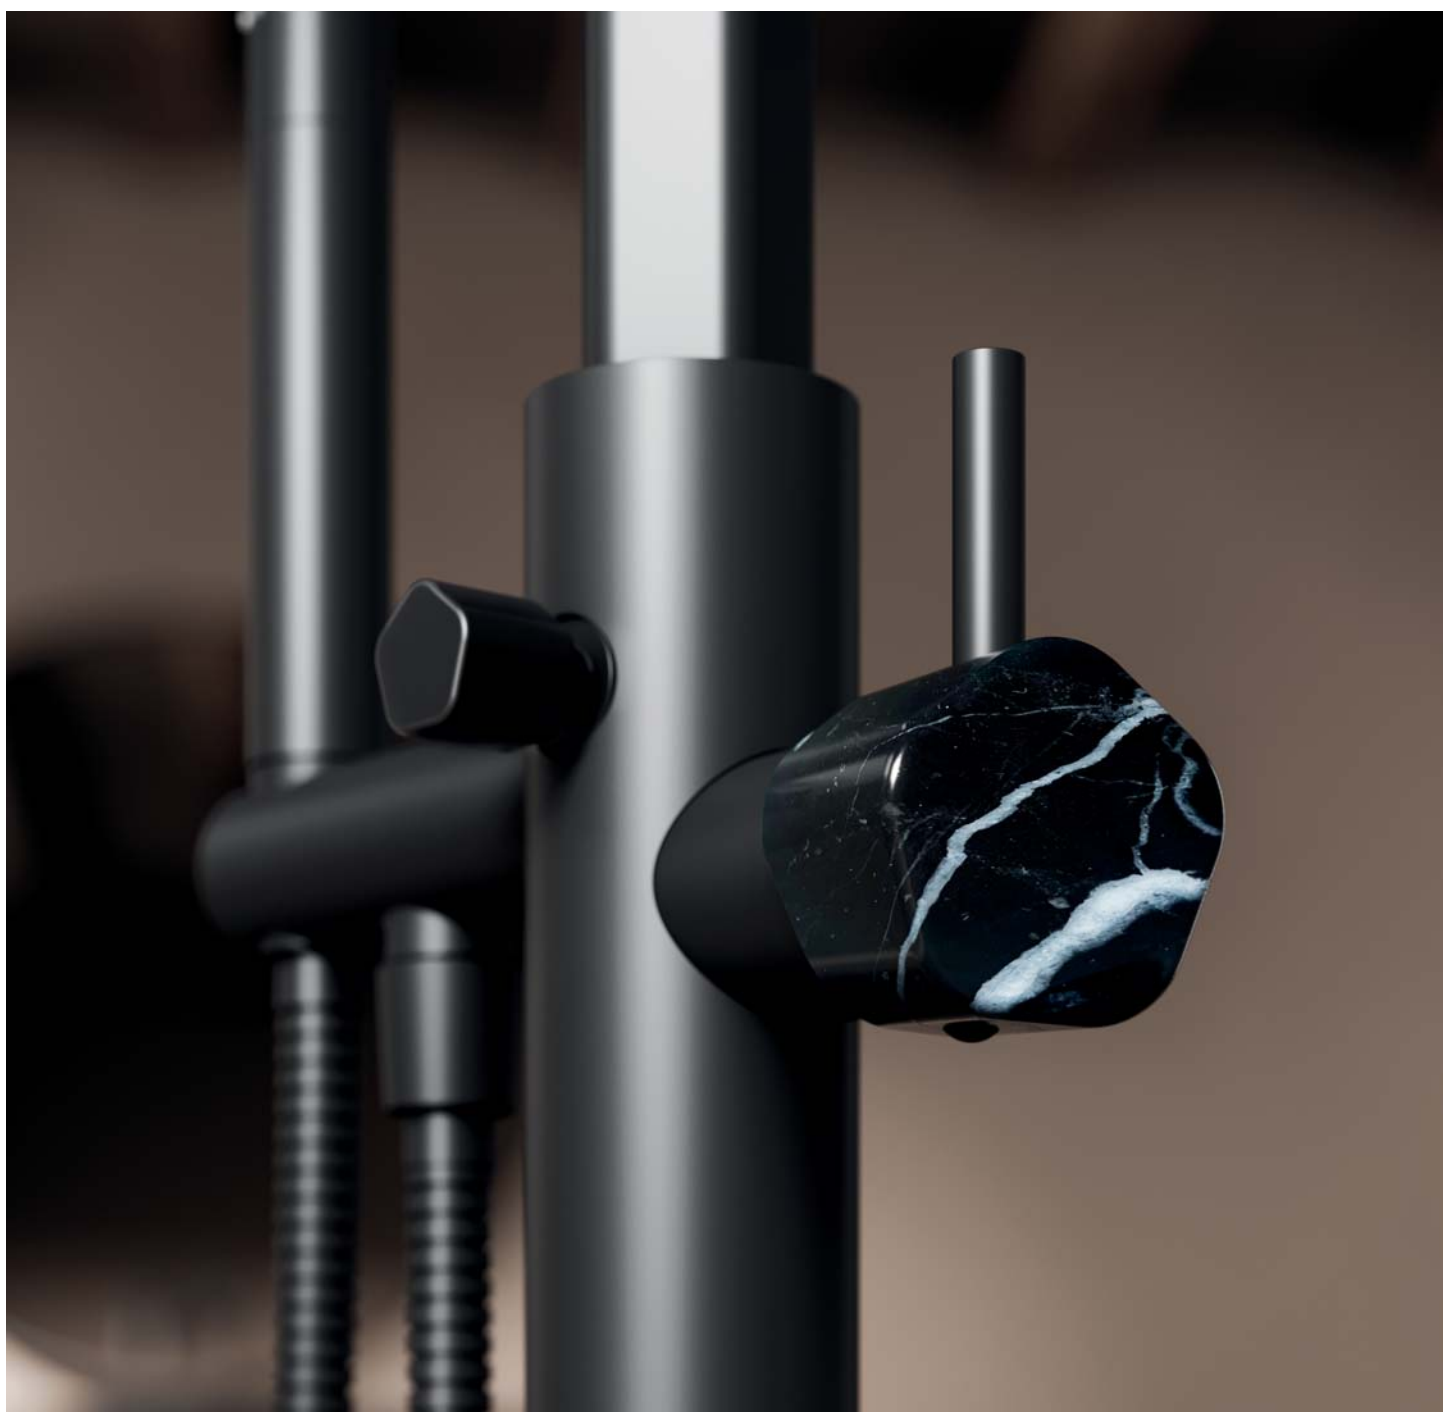

The standard of impeccable form – Shadó in black marble

Pentagonal handles made of solid natural stone