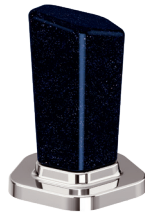

7 635.00.000.035-56

8 632.00.001.035

1 | Toilet paper roll holder, wall model 2 | Robe hanger, wall model 3 | Spare toilet paper roll holder, wall model 4 | Towel bar, wall model, 600 mm
5 | Towel bar, wall model, single 6 | Tub handle, wall model, 450 mm 7 | Toilet brush holder set, wall model 8 | Toilet brush holder set, floor standing model

Surfaces and finishes – BLUE AVENTURINE

(.000-56) chrome

(.095-56) mink

(.035-56) polished nickel

(.040-56) sunshine

(.011-56) bronze

(.096-56) mink matt

(.036-56) satin nickel